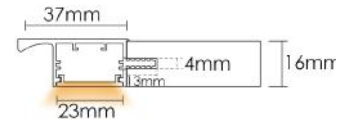

چراغ LED زیر یونیت هوایی و دستگیره

15.000.000R	چراغ LED زیر یونیت هوایی و دستگیره عرض ۶۰۰mm	N523
20.000.000R	چراغ LED زیر یونیت هوایی و دستگیره عرض ۹۰۰mm	N524
25.000.000R	چراغ LED زیر یونیت هوایی و دستگیره عرض ۱۲۰۰mm	N525