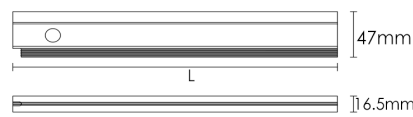

چراغ LED زیر یونیت هوایی و دستگیره

15.000.000R	چراغ LED زیر یونیت هوایی و دستگیره عرض ۶۰۰mm	N523
20.000.000R	چراغ LED زیر یونیت هوایی و دستگیره عرض ۹۰۰mm	N524
25.000.000R	چراغ LED زیر یونیت هوایی و دستگیره عرض ۱۲۰۰mm	N525