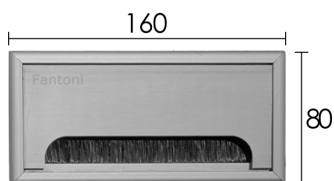

* The frame of the desktop electrical duct does not have any interface port and is only a cover for transferring wires.

Made of aluminum alloy

Opening and folding manually