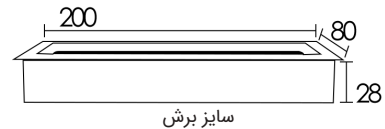

* The frame of the desktop electrical duct does not have any interface port and is only a cover for transferring wires.

Made of aluminum alloy

Opening and folding manually

Door closer Mechanism