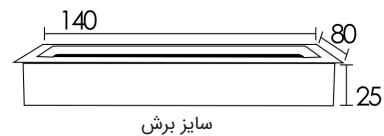

* The frame of the desktop electrical duct does not have any interface port and is only a cover for transferring wires.

Made of aluminum alloy

Opening and folding manually