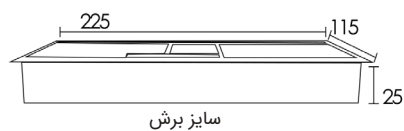

قاب داکت پلاستیکی رومیزی با آرامبند طول 225mm

قاب داکت پلاستیکی رومیزی با جای قلم و خودکار بدون سوکت رنگ مشکی عمق ۲۵mm طول ۲۲۵mm، عرض ۱۱۵mm | **T348**
2.500.000R

* The frame of the desktop electrical duct does not have any interface port and is only a cover for transferring wires.

Made of Plastic

قاب داکت پلاستیکی رومیزی با آرامبند طول 294mm

قاب داکت پلاستیکی رومیزی با جای قلم و خودکار بدون سوکت رنگ مشکی عمق ۲۶mm طول ۲۹۴mm، عرض ۱۱۹mm | **T349**
1.500.000R