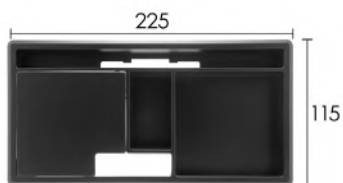

قاب داکت پلاستیکی رومیزی با آرامبند طول 225mm

قاب داکت پلاستیکی رومیزی با جای قلم و خودکار بدون سوکت رنگ مشکی عمق ۲۵mm طول ۲۲۵mm، عرض ۱۱۵mm | **T348**
2.500.000R

* The frame of the desktop electrical duct does not have any interface port and is only a cover for transferring wires.

Made of Plastic

قاب داکت پلاستیکی رومیزی با آرامبند طول 294mm

قاب داکت پلاستیکی رومیزی با جای قلم و خودکار بدون سوکت رنگ مشکی عمق ۲۶mm طول ۲۹۴mm، عرض ۱۱۹mm | **T349**
1.500.000R